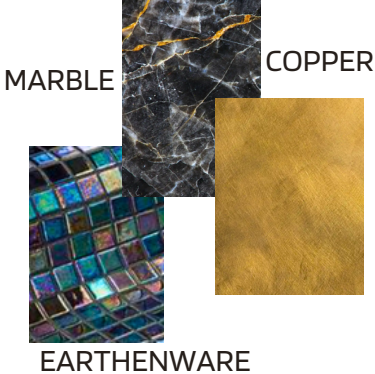

ART DECO FIREPLACES

@exceptionalfireplace
www.exceptional-fireplace.com