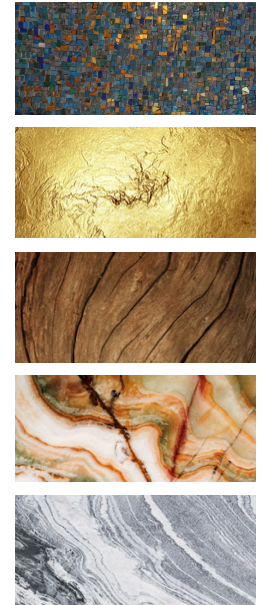

ART NOUVEAU

FRENCH STYLE FIREPLACES WITH A TWIST

@exceptionalfireplace
www.exceptional-fireplace.com

BAROQUE

ORIENTAL PALACE INSPIRATION

MATERIALS

PORTFOLIO 2024

© HERVE PERRON & ARNAUD ROTHFUSS